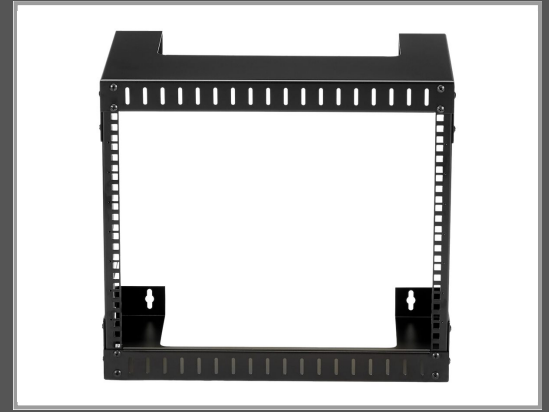

StarTech.com 8U 19" Wall Mount Network Rack - 12" Deep 2 Post Open Frame Server Room Rack for Data/AV/IT/Computer Equipment/Patch Panel with Cage Nuts & Screws 135lb Capacity, Black (RK812WALLO)

Schrank - Schwarz - 8U - 48.3 cm (19") - für P/N: CABCAGENUTS6 - CABSCREWM52 - CABSCREWSM6 - CABSCRWM520 - CABSCRWM620 - CABSCRWS1224

Gruppe	Racks
Hersteller	StarTech.com
Hersteller Art. Nr.	RK812WALLO
EAN/UPC	0065030834148

Beschreibung

StarTech.com 8U 19" Wall Mount Network Rack - 12" Deep 2 Post Open Frame Server Room Rack for Data/AV/IT/Computer Equipment/Patch Panel with Cage Nuts & Screws 135lb Capacity, Black (RK812WALLO) - Schrank - Schwarz - 8U - 48.3 cm (19") - für P/N: CABCAGENUTS6, CABSCREWM52, CABSCREWSM6, CABSCRWM520, CABSCRWM620, CABSCRWS1224

Hauptmerkmale

Produktbeschreibung	StarTech.com 8U 19" Wall Mount Network Rack - 12" Deep 2 Post Open Frame Server Room Rack for Data/AV/IT/Computer Equipment/Patch Panel with Cage Nuts & Screws 135lb Capacity, Black (RK812WALLO) - Schrank - 8U
Produkttyp	Schrank
Farbe	Schwarz
Rack-Größe	48.3 cm (19")
Höhe (Rack-Einheiten)	8U
Produktmaterial	Stahl
Abmessungen (Breite x Tiefe x Höhe)	50.5 cm x 30.8 cm x 35.6 cm
Gewicht	8 kg
Entwickelt für	P/N: CABCAGENUTS6, CABSCREWM5, CABSCREWM52, CABSCREWM6, CABSCREWM62, CABSCREWS, CABSCREWSM6, CABSCRWM520, CABSCRWM620, CABSCRWS1224