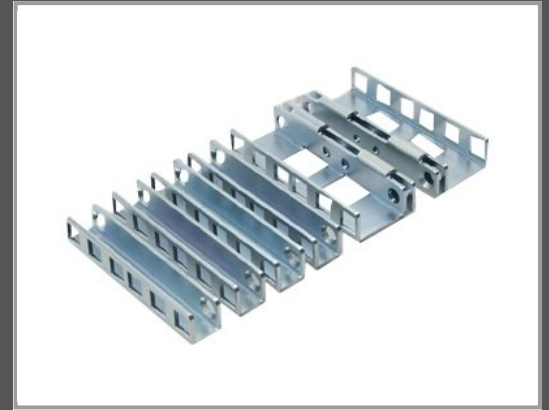

Dell Threaded Hole Rack Adapter Kit - Rack-Schienenadapter

2U - für PowerEdge R320 - R420 - R515 - R520 - R715 - R720 - R815 - R820 - T320 - T420 - VRTX M520 - VRTX M620

Gruppe	Zubehör Gehäuse
Hersteller	Dell
Hersteller Art. Nr.	770-11170
EAN/UPC	5397184330494

Beschreibung

Dell Threaded Hole Rack Adapter Kit - Rack-Schienenadapter - 2U - für PowerEdge R320, R420, R515, R520, R715, R720, R815, R820, T320, T420, VRTX M520, VRTX M620

Hauptmerkmale

Produktbeschreibung	Dell Threaded Hole Rack Adapter Kit - Rack-Schienenadapter - 2U
Produkttyp	Rack-Schienenadapter
Höhe (Rack-Einheiten)	2U
Entwickelt für	PowerEdge R320, R420, R420xr, R510, R515, R520, R710, R715, R720, R720xd, R810, R815, R820, R910, T320, T420, T610, T710, VRTX M520, VRTX M620