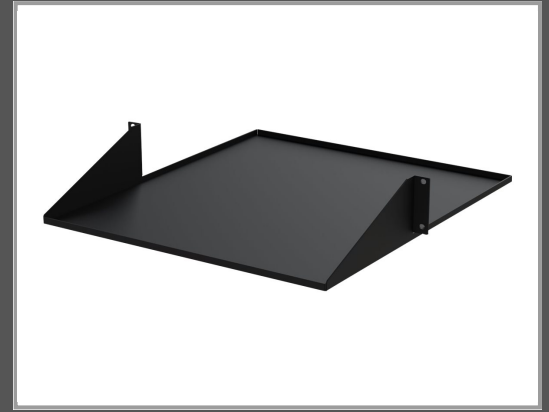

# StarTech.com 2U 19" 2-Post Network Rack Cabinet Shelf, 20in Deep Center Mount Cantilever Tray Rackmount Shelf for AV/Data Equipment Enclosure with Cage Nuts & Screws 75lb Weight Capacity - 2U Fixed Rack Shelf (CABSHF2POST2)

Rack - Regal - 2 Pfosten - mittig - Schwarz - 2U - 48.3 cm (19") - für P/N: 2POSTRACK42

Gruppe	Racks
Hersteller	StarTech.com
Hersteller Art. Nr.	CABSHF2POST2
EAN/UPC	0065030887502

## Beschreibung

StarTech.com 2U 19" 2-Post Network Rack Cabinet Shelf, 20in Deep Center Mount Cantilever Tray Rackmount Shelf for AV/Data Equipment Enclosure with Cage Nuts & Screws 75lb Weight Capacity - 2U Fixed Rack Shelf (CABSHF2POST2) - Rack - Regal - 2 Pfosten - mittig - Schwarz - 2U - 48.3 cm (19") - für P/N: 2POSTRACK42

## Hauptmerkmale

Produktbeschreibung	StarTech.com 2U 19" 2-Post Network Rack Cabinet Shelf, 20in Deep Center Mount Cantilever Tray Rackmount Shelf for AV/Data Equipment Enclosure with Cage Nuts & Screws 75lb Weight Capacity - 2U Fixed Rack Shelf (CABSHF2POST2) - Rack - Regal - 2U
Produkttyp	Rack - Regal
Regaltyp	- 2 Pfosten
Standort	Mittig
Packungsinhalt	4 M6-Käfigmuttern, 4 M6 Schrauben, 4 x M6 Kunststoff-Tellerscheibe
Farbe	Schwarz
Rack-Größe	48.3 cm (19")
Höhe (Rack-Einheiten)	2U
Produktmaterial	Stahl
Abmessungen (Breite x Tiefe x Höhe)	48.3 cm x 50.8 cm x 8.8 cm
Gewicht	5.4 kg