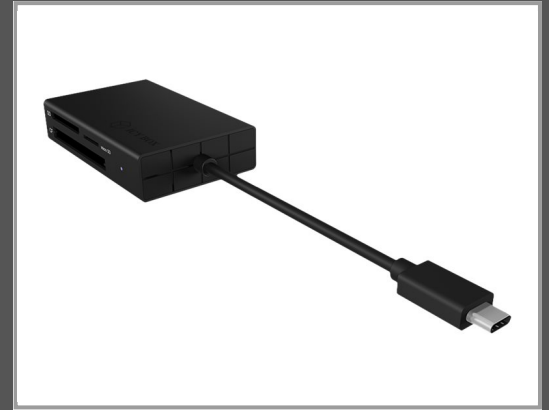

# ICY BOX ICY BOX IB-CR401-C3 - Kartenleser (SD, CF, microSD, microSDHC, SDXC, microSDXC, SDHC UHS-I, SDXC UHS-I, microSDHC UHS-I, microSDXC UHS-I, SDHC UHS-II, SDXC UHS-II, CF UDMA, microSDHC UHS-II, microSDXC UHS-II)

USB-C

Gruppe	Card-Reader
Hersteller	ICY BOX
Hersteller Art. Nr.	IB-CR401-C3
EAN/UPC	4250078167051

## Beschreibung

RaidSonic ICY BOX IB-CR401-C3 - Kartenleser (SD, CF, microSD, microSDHC, SDXC, microSDXC, SDHC UHS-I, SDXC UHS-I, microSDHC UHS-I, microSDXC UHS-I, SDHC UHS-II, SDXC UHS-II, CF UDMA, microSDHC UHS-II, microSDXC UHS-II) - USB-C

## Hauptmerkmale

Produktbeschreibung	RaidSonic ICY BOX IB-CR401-C3 - Kartenleser - USB-C
Produkttyp	Kartenleser - extern
Unterstützte Speicherkarten	SD-Speicherkarte, CompactFlash Card, microSD, microSDHC, SDXC-Speicherkarte, microSDXC, SDHC UHS-I Memory Card, SDXC UHS-I Speicherkarte, microSDHC UHS-I Memory Card, microSDXC UHS-I Memory Card, SDHC UHS-II Memory Card, SDXC UHS-II Speicherkarte, CompactFlash UDMA, microSDHC UHS-II Memory Card, microSDXC UHS-II Memory Card
Host-Schnittstelle	USB-C
Farbe	Schwarz
Besonderheiten	LED-Anteige