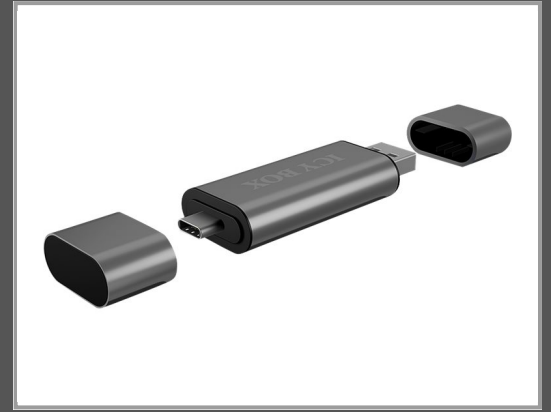

ICY BOX ICY BOX IB-CR200-C - Kartenleser (MMC, SD, microSD, SDHC, microSDHC, SDXC, microSDXC, SDHC UHS-I, microSDHC UHS-I)

USB 2.0

Gruppe	Card-Reader
Hersteller	ICY BOX
Hersteller Art. Nr.	IB-CR200-C
EAN/UPC	4250078164029

Beschreibung

RaidSonic ICY BOX IB-CR200-C - Kartenleser (MMC, SD, microSD, SDHC, microSDHC, SDXC, microSDXC, SDHC UHS-I, microSDHC UHS-I) - USB 2.0

Hauptmerkmale

Produktbeschreibung	RaidSonic ICY BOX IB-CR200-C - Kartenleser - USB 2.0
Produkttyp	Kartenleser - extern
Unterstützte Speicherkarten	MultiMediaCard, SD-Speicherkarte, microSD, SDHC-Speicherkarte, microSDHC, SDXC-Speicherkarte, microSDXC, SDHC UHS-I Memory Card, microSDHC UHS-I Memory Card
Host-Schnittstelle	USB 2.0
Farbe	Anthrazit